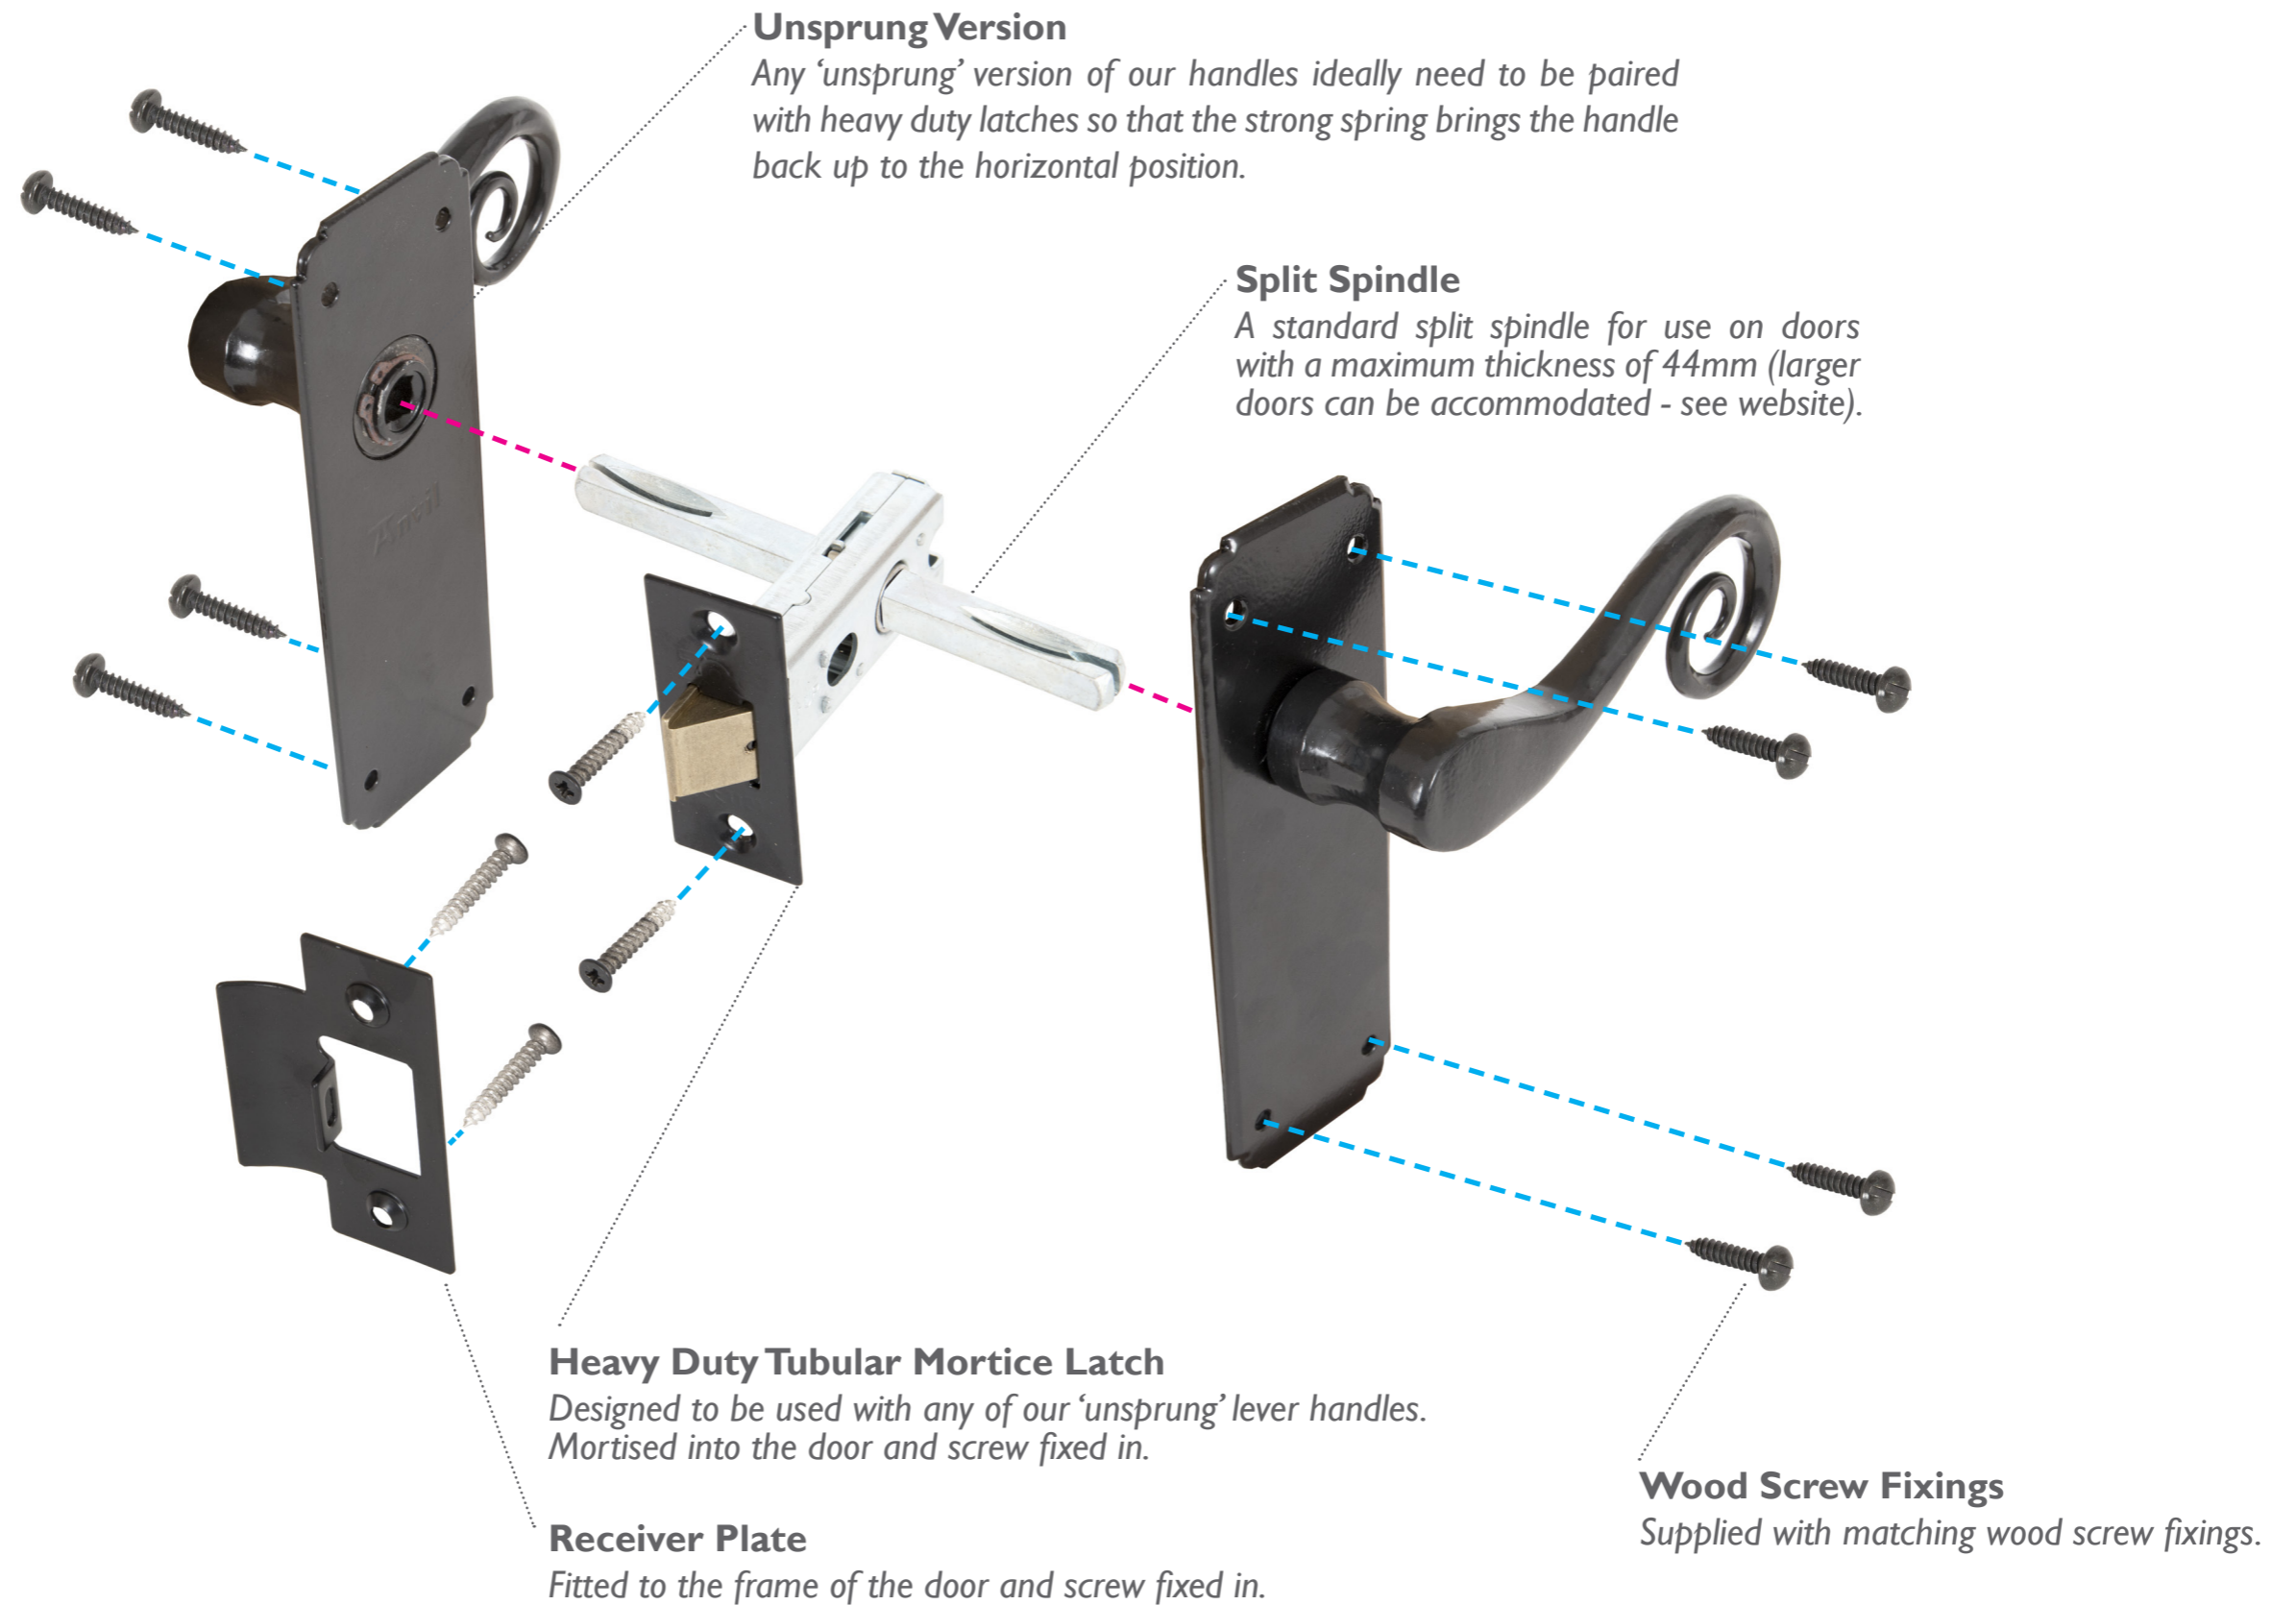

TUBULAR MORTICE LATCH - HEAVY DUTY

A heavy duty tubular mortice latch for use with any of our 'Unsprung' lever latch handles.
Shown here with the Monkeytail Lever Latch - Black - 33278.

HANDFORGED
TRADITIONAL
IRONMONGERY